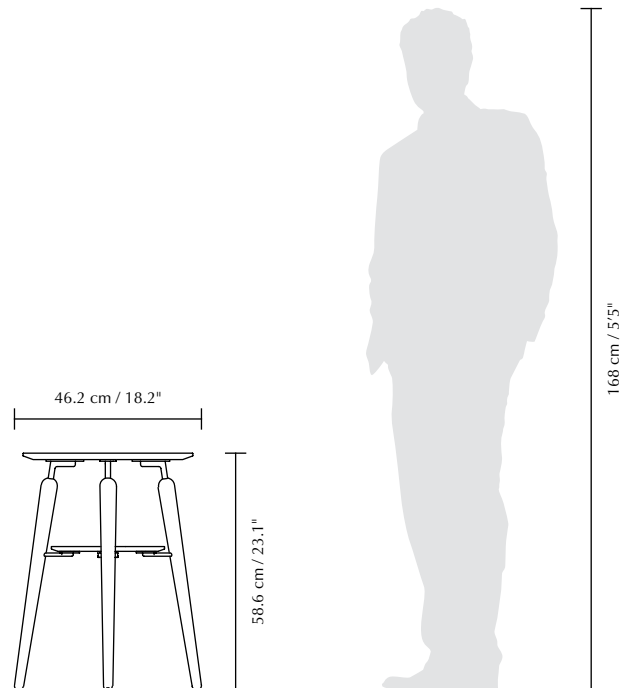

ALWAYS HAVE YOUR THINGS CLOSE BY WITH MY SPOT

My Spot is a stylish side table ideal for those places in your interior where you need to put things away but still keep them within reach. The side table combines classic clean and minimal Scandinavian design with the modern twist of a builtin multiple USBcharging hub.

My Spot is the perfect height to sit next to your sofa and the table top is the same standard height as a high armchair or high armed sofa.

Find more info on our website umage.com