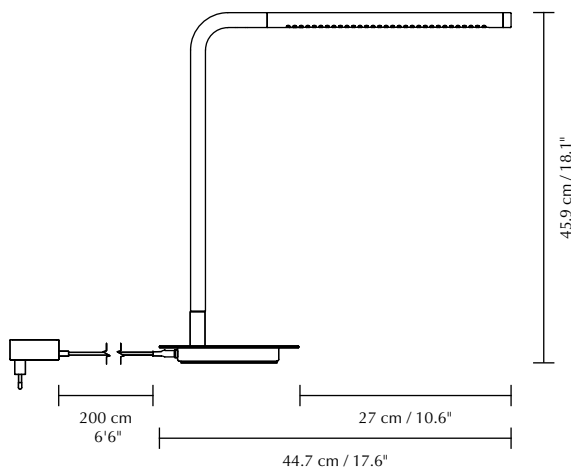

OMNI TABLE

Designed by Søren Ravn Christensen

Table lamp

DIMENSIONS

Ø: 17.7 cm / 12.2"
H: 45.9 cm / 18.1"

MARKINGS, TESTS & CERTIFICATIONS

CE, UKCA (for indoor use), IP2X

USB-port incl.

MATERIAL

Steel, aluminium, PP and PMMA
Incl. 2 m / 6'6" black cord

WARRANTY

10 years warranty against manufacturer defects

LIGHT SOURCE

11W LED panel built-in. 3000 K - 500 lumen CRI: 93
25000 H. Dimmable

PACKAGING DIMENSIONS (L x W x H)

9 x 21.4 x 48.9 cm / 3.5 x 8.4 x 19.3"

ASSEMBLY TIME

5 min

MEDIA KIT

Photos and press material
Download at umage.presscloud.com

ORDERING INFORMATION

Omni table black	#2236
Omni table brushed steel	#2237
Omni table plated brass	#2238

The light module can rotate 360 degrees, and the lamp's stem can turn 45 degrees to each side, ensuring you can always cast light on whatever you need.

Find more info on our website umage.com

UMAGE