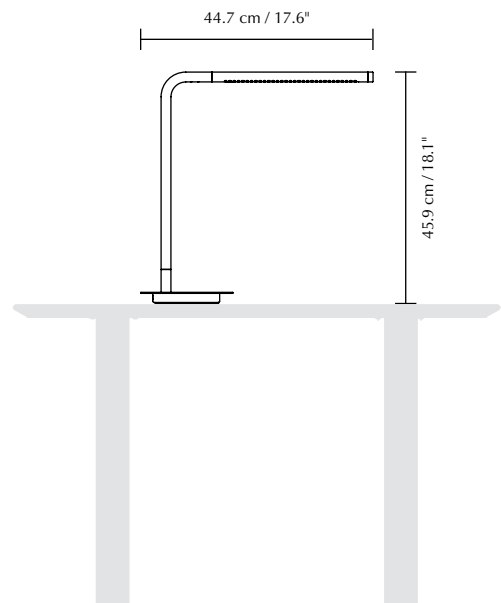

OMNI TABLE

Designed by Søren Ravn Christensen

Table lamp

DIMENSIONS

Ø: 17.7 cm / 12.2"
H: 45.9 cm / 18.1"

MARKINGS, TESTS & CERTIFICATIONS

CE, UKCA (for indoor use), IP2X

USB-port incl.

MATERIAL

Steel, aluminium, PP and PMMA
Incl. 2 m / 6'6" black cord

WARRANTY

10 years warranty against manufacturer defects

LIGHT SOURCE

11W LED panel built-in. 3000 K - 500 lumen CRI: 93
25000 H. Dimmable

PACKAGING DIMENSIONS (L x W x H)

9 x 21.4 x 48.9 cm / 3.5 x 8.4 x 19.3"

ASSEMBLY TIME

5 min

MEDIA KIT

Photos and press material
Download at umage.presscloud.com

ORDERING INFORMATION

Omni table black	#2236
Omni table brushed steel	#2237
Omni table plated brass	#2238

The light module can rotate 360 degrees, and the lamp's stem can turn 45 degrees to each side, ensuring you can always cast light on whatever you need.

Find more info on our website umage.com

UMAGE