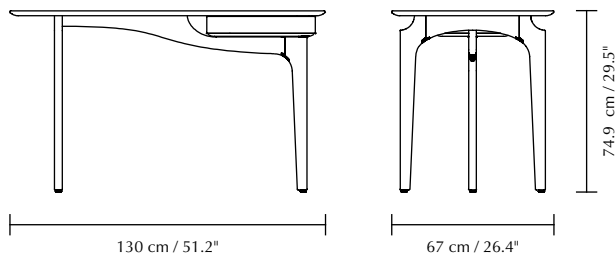

Colour variations

oak

UIMAGE