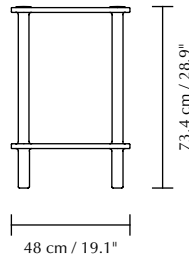

ITALIC | SIDEBOARD

Designed by Erno Dierckx

DIMENSIONS (H x W x D)

73.4 x 135 x 48 cm / 28.9 x 53.1 x 19.1"

MATERIAL

Solid oak, MDF, tempered glass and oak veneer

CONSTRUCTION

Wood: Solid oak and oak veneered MDF. Clear top coat finish. **Connections:** Minifix and threaded rods.

Cabinet doors: Tempered glass, with/without oak veneer

WEIGHT

Italic (2 oak doors): 51 kg / 112.4 lb

Italic (1 oak door, 1 glass door): 52 kg / 114.6 lb

Italic (2 glass doors): 51.5 kg / 113.5 lb

WEIGHT INCL. PACKAGING

Box 1: 58 kg / 127.9 lb

Box 2 (oak): 7 kg / 15.4 lb

Box 2 (glass): 8 kg / 17.6 lb

PACKAGING DIMENSIONS (L x W x H)

Box 1: 143 x 61.5 x 22.5 cm / 56.3 x 24.2 x 8.9"

Box 2 (oak): 66.5 x 56.5 x 2.5 cm / 26.2 x 22.2 x 1"

Box 2 (glass): 70.5 x 60.5 x 6.5 cm / 27.8 x 23.8 x 2.6"

ASSEMBLY TIME

20 min - video guide at umage.com

MEDIA KIT

Photos and press material

Download at umage.presscloud.com

ORDERING INFORMATION

Italic oak (2 oak doors)	#5523C5523-1
Italic oak (1 oak door, 1 glass door)	#5523C5523-2
Italic oak (2 glass doors)	#5523-2C5523-2
Italic dark oak (2 oak doors)	#5719C5719-1
Italic dark oak (1 oak door, 1 glass door)	#5719C5523-2
Italic dark oak (2 glass doors)	#5719-2C5523-2
Italic black oak (2 oak doors)	#5124C5124-1
Italic black oak (1 oak door, 1 glass door)	#5124C5523-2
Italic black oak (2 glass doors)	#5124-2C5523-2