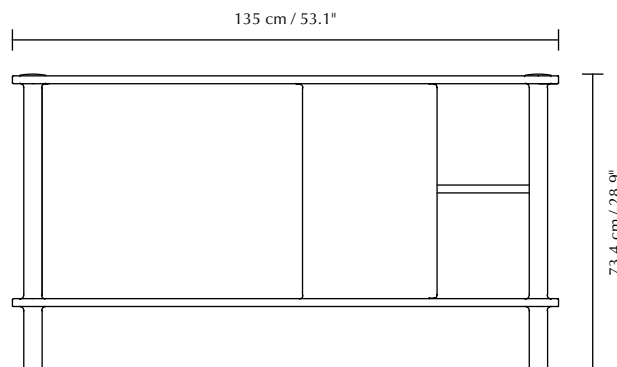

Drawing inspiration from production techniques, materials, and everyday objects, the Italic sideboard is designed by Belgian furniture designer Erno Dierckx. With a mission to create timeless, well-thought-out products, Dierckx has brought his unique vision and expertise to the Italic sideboard. The Italic sideboard is a testament to the art of simplicity. The focal point of this elegant piece lies in its subtle rounded corners, forming the foundation of its structure. With meticulous attention to detail, the cabinet is crafted from solid and veneered wood, ensuring durability and longevity. The Italic sideboard is the perfect embodiment of minimalistic elegance and functionality, and its unique design elements make it a statement piece that will transform any interior space.

Find more info on our website umage.com