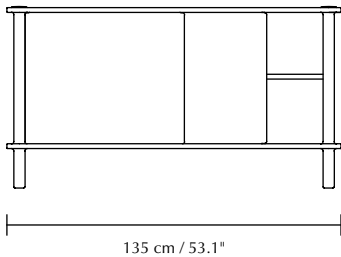

ITALIC | SIDEBOARD

Designed by Erno Dierckx

DIMENSIONS (H x W x D)

73.4 x 135 x 48 cm / 28.9 x 53.1 x 19.1"

MATERIAL

Solid oak, MDF, tempered glass and oak veneer

CONSTRUCTION

Wood: Solid oak and oak veneered MDF. Clear top coat finish. **Connections:** Minifix and threaded rods.

Cabinet doors: Tempered glass, with/without oak veneer

WEIGHT

Italic (2 oak doors): 51 kg / 112.4 lb

Italic (1 oak door, 1 glass door): 52 kg / 114.6 lb

Italic (2 glass doors): 51.5 kg / 113.5 lb

WEIGHT INCL. PACKAGING

Box 1: 58 kg / 127.9 lb

Box 2 (oak): 7 kg / 15.4 lb

Box 2 (glass): 8 kg / 17.6 lb

PACKAGING DIMENSIONS (L x W x H)

Box 1: 143 x 61.5 x 22.5 cm / 56.3 x 24.2 x 8.9"

Box 2 (oak): 66.5 x 56.5 x 2.5 cm / 26.2 x 22.2 x 1"

Box 2 (glass): 70.5 x 60.5 x 6.5 cm / 27.8 x 23.8 x 2.6"

ASSEMBLY TIME

20 min - video guide at umage.com

MEDIA KIT

Photos and press material

Download at umage.presscloud.com

ORDERING INFORMATION

Italic oak (2 oak doors)	#5523C5523-1
Italic oak (1 oak door, 1 glass door)	#5523C5523-2
Italic oak (2 glass doors)	#5523-2C5523-2
Italic dark oak (2 oak doors)	#5719C5719-1
Italic dark oak (1 oak door, 1 glass door)	#5719C5523-2
Italic dark oak (2 glass doors)	#5719-2C5523-2
Italic black oak (2 oak doors)	#5124C5124-1
Italic black oak (1 oak door, 1 glass door)	#5124C5523-2
Italic black oak (2 glass doors)	#5124-2C5523-2