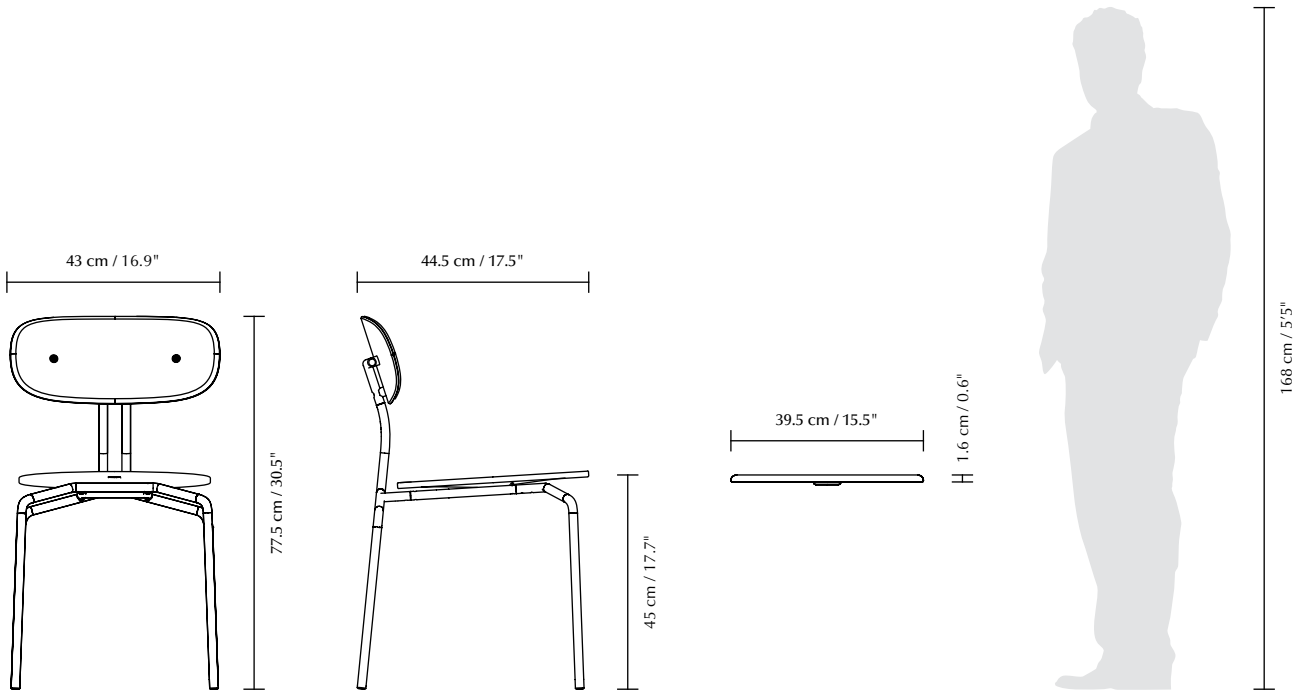

CURIOUS | CHAIR

Designed by Luigi Vittorio Cittadini

Colour variations

(wood)

(legs)

oak

brass

black

(textiles)

sugar brown

white sands

sterling

shadow

racing green

tangerine

monrose

caramel

curry sun

mocca

summer shine

morning meadows

calm seas

bright skies

jet air blue

stone rose

quantum blue

teddy white

teddy brown

UMAGE