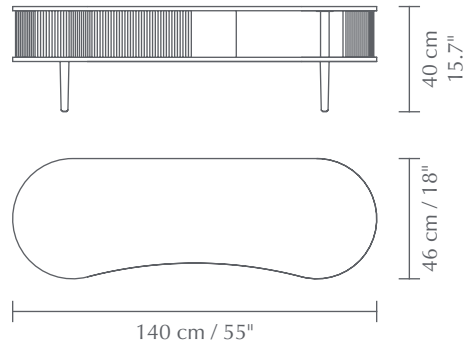

Colour variations

RECOMMENDED ACCS.

Seat Cushion

#5607