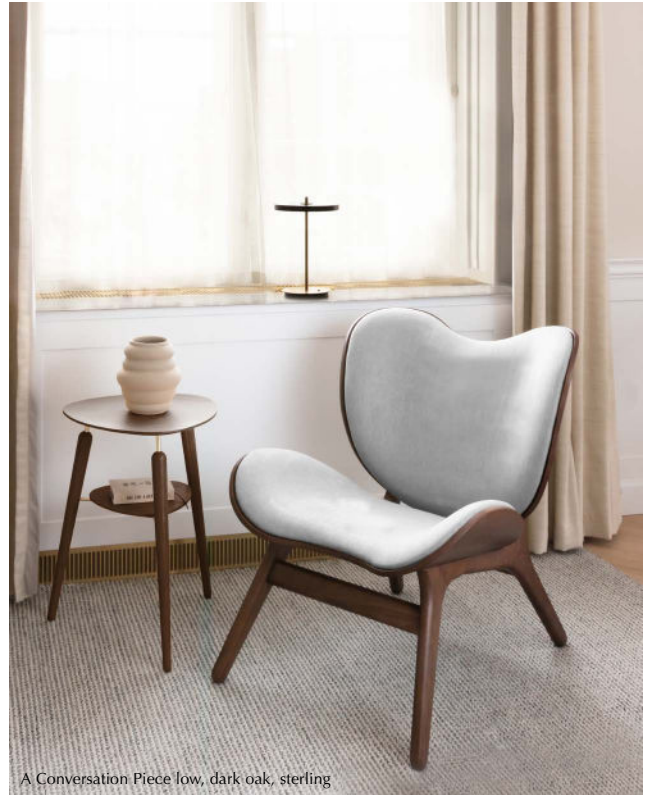

tangerine

mocca

summer shine

morning meadows

UMAGE

A CONVERSATION PIECE LOW | LOUNGE CHAIR

Designed by Anders Klem

A Conversation Piece low, dark, tangerine

A Conversation Piece low, dark oak, sterling

A Conversation Piece low is a lounge chair that encourages relaxation and openness, unwinding and having a conversation with friends. It is ideal for use in the living room, as a corner chair, or as part of an extra lounge area. Its comfortable shape also makes it suitable for the bedroom or as an extra chair in a nursery. A Conversation Piece low is available in oak, dark oak and black oak in eight carefully selected colours of the 100% recycled Horizons textile. A Conversation Piece low has interchangeable upholstery, meaning that you can change the upholstery easily yourself and add new life to the design without having to buy an entirely new furniture piece, saving the world resources.